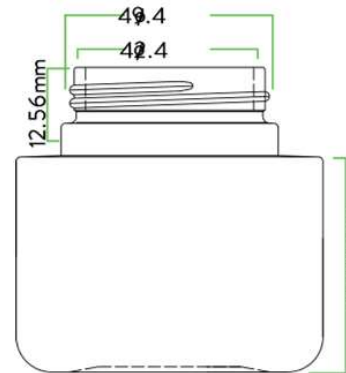

RESERVE CUBE GLASS JAR WITH LID

DIMENSIONS & CAPACITY

1oz 69.40mm x 52.91mm 3.5g

THE SPECS

Materials Glass, plastic lid

Color Clear base w/ black lid

Style Glass jar

Features Child-resistant, flush lid

Use With Flowers, concentrates, edibles

THE DESIGN

3oz
1004174-000000

CUBE LID

FITS CUBE JARS

BLACK

1004140-000000

CUSTOMIZATION EXAMPLES